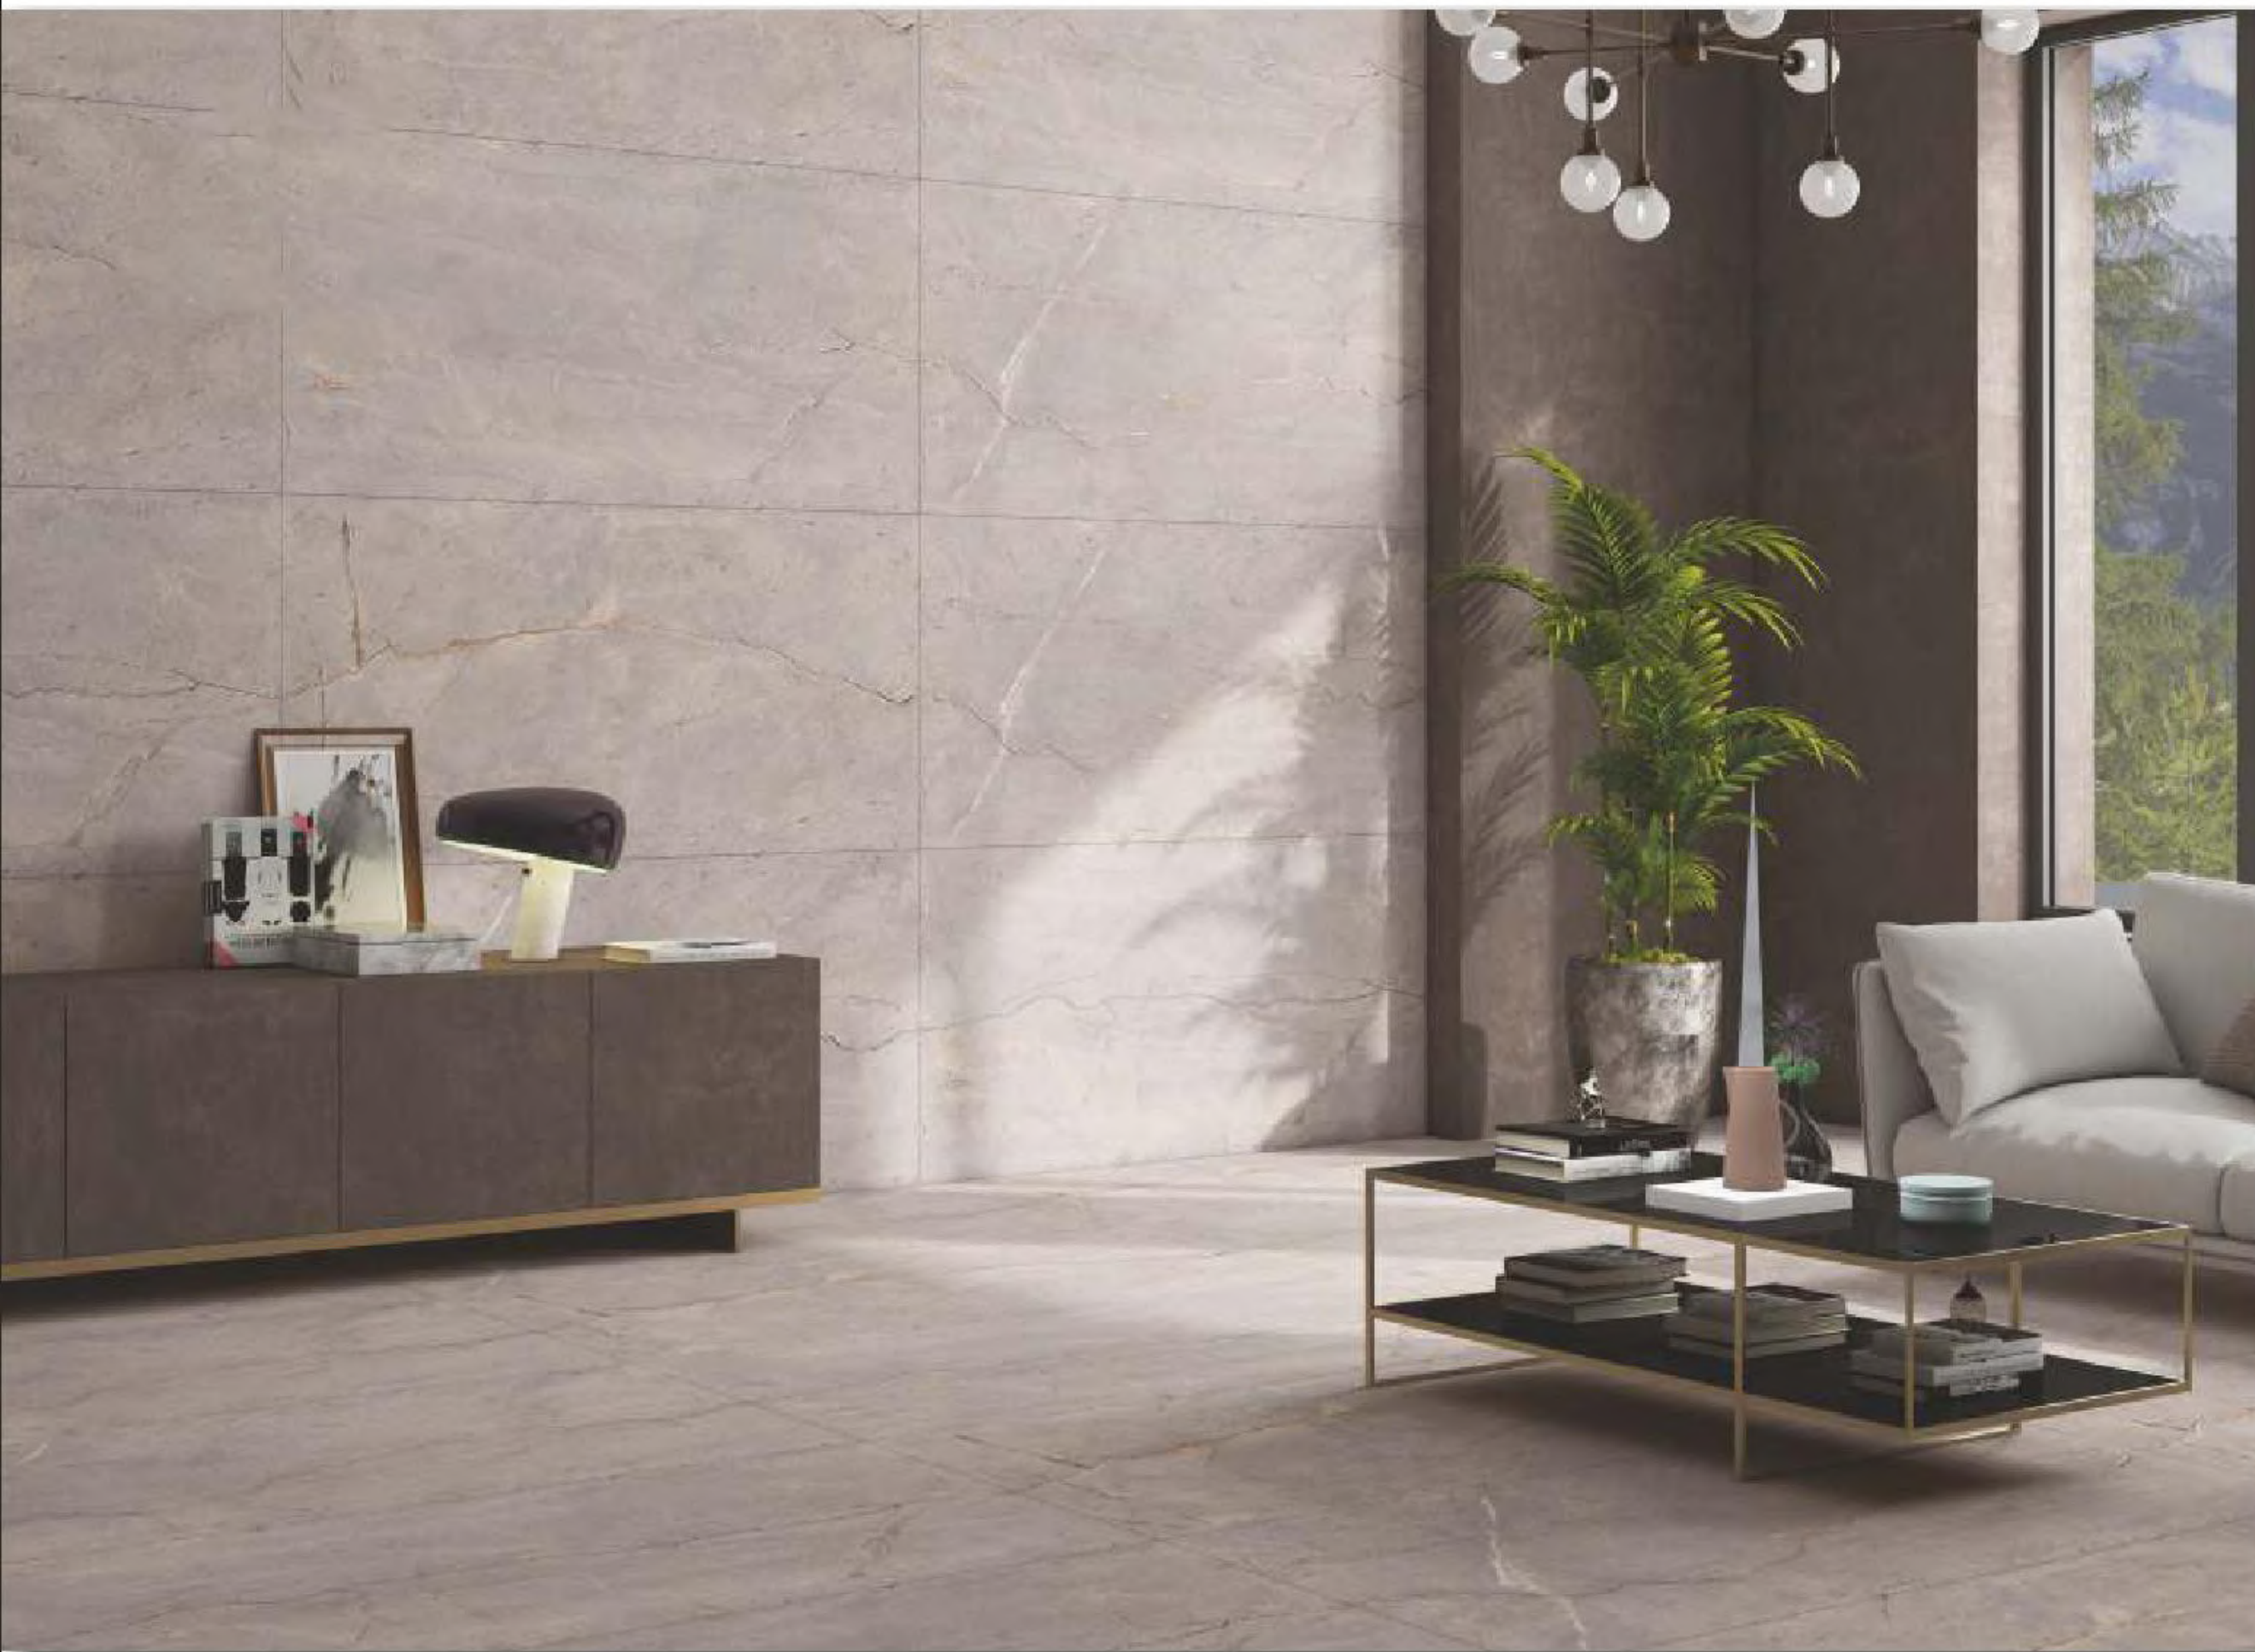

ITALIAN TECHNOLOGY

FLEXIBLE BODY

Terrazzo Copper

800 x 1600mm
Matt Carving
Random

ITALIAN TECHNOLOGY

FLEXIBLE BODY

Royal Swiss

800 x 1600mm
Matt Carving
End Less